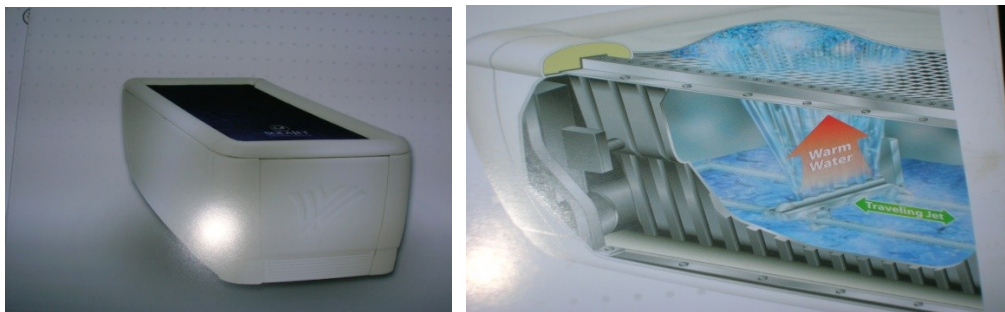

1307 Tower Ave.  
Superior, WI 54880  
392-8316  
[www.ajstanning.com](http://www.ajstanning.com)

Welcome from AJ's Tanning Superior! We would like to introduce you to our new SolaJet Hydro Massage Therapy Bed! The SolaJet conforms to the user's body and delivers the perfect pressure without bone and joint irritation. The SolaJet uses DRYWAVE technology, which eliminates contact with chemicals and does ***not require users to disrobe***, while ***penetrating heat*** can be adjusted through SolaJet's user-friendly hand-held control. This 20 minute session will refresh and relax you.